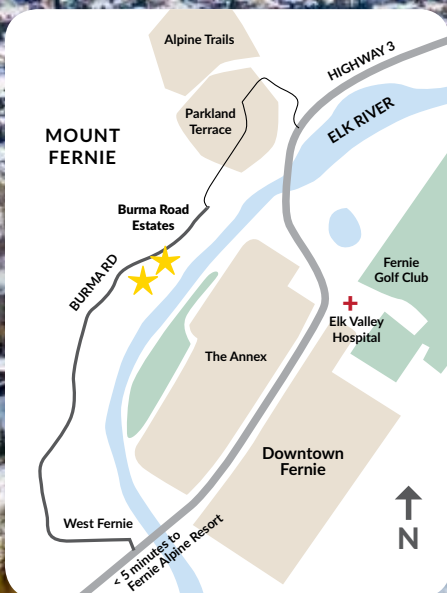

Acreage Living at Burma Road Estates

A rare opportunity to build your mountain retreat on an acreage lot within the city of Fernie.

www.BurmaRoadEstates.com

Fully serviced on City of Fernie water and sewer, with underground power, telephone, cable and internet.

Wonderful sunny exposure and adjacent to a forested 10-acre park and overlooking the Elk River to the Lizard Range.

TWO LOTS REMAINING

Lot 15 - 1.8 acres

Lot 18 - 2.97 acres

Lot 15

Lot 18